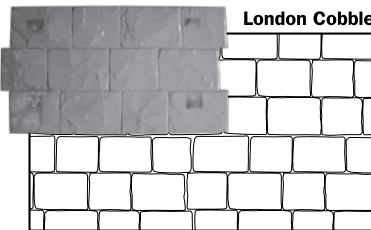

STAMPED IMPRESSION MAT RANGE & STAMP COMBINATIONS

Fauxtex™ Stamped

Timberdeck Stamp Mat

Regal

Walkway Slate

Slate Tile

Bushrock

Quarry Tile

Granite

Flagstone

Federation

Flemish

European Fan

Brindabella

Ashlar Slate

London Cobble

Seamless

Seamless border mat also available

Timber Deck

Mediterranean Tile

Antique Brick Straight Border

Antique Brick Curved Border

Brick Border

Mix and match your choice of base colour with a release agent to achieve a unique finish reflecting your personal style. Patterns shown are indicative only as stamp mats may vary from outlet & effects vary depending on the order & direction the mats are placed. Refer to your contractor for colour combinations, pattern selection & availability.