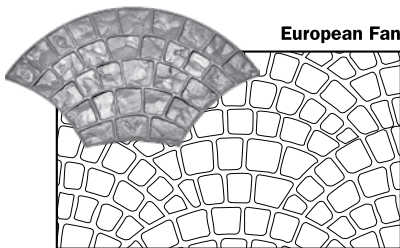

STAMPED IMPRESSION MAT RANGE & STAMP COMBINATIONS

Fauxtex™ Stamped

Timberdeck Stamp Mat

Regal

Walkway Slate

Slate Tile

Bushrock

Quarry Tile

Granite

Flagstone

Federation

Flemish

European Fan

Brindabella

Ashlar Slate

London Cobble

Seamless

Seamless border mat also available

Timber Deck

Mediterranean Tile

Antique Brick Straight Border

Antique Brick Curved Border

Brick Border

Mix and match your choice of base colour with a release agent to achieve a unique finish reflecting your personal style. Patterns shown are indicative only as stamp mats may vary from outlet & effects vary depending on the order & direction the mats are placed. Refer to your contractor for colour combinations, pattern selection & availability.