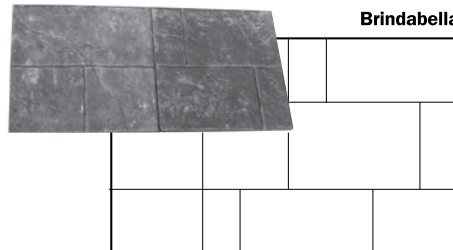

Seamless

Brindabella