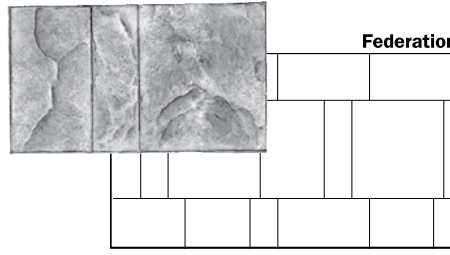

STAMPED IMPRESSION MAT RANGE & STAMP COMBINATIONS

Fauxtex™ Stamped

Seamless border mat also available

Mix and match your choice of base colour with a release agent to achieve a unique finish reflecting your personal style. Patterns shown are indicative only as stamp mats may vary from outlet & effects vary depending on the order & direction the mats are placed. Refer to your contractor for colour combinations, pattern selection & availability.

Stamp Mats are available for hire through all Parchem Construction Supplies branches. When purchasing stamp mats, please allow a lead time of up to 4-5 weeks from order date.

*Size may vary from outlet to outlet