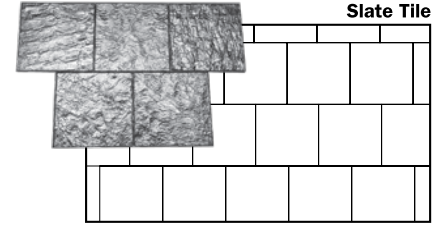

STAMPED IMPRESSION MAT RANGE & STAMP COMBINATIONS

Fauxtex™ Stamped

Timberdeck Stamp Mat

Regal

Walkway Slate

Slate Tile

Bushrock

Quarry Tile

Seamless

Seamless border mat also available

Timber Deck

Mediterranean Tile

Antique Brick Straight Border

Antique Brick Curved Border

Brick Border

Mix and match your choice of base colour with a release agent to achieve a unique finish reflecting your personal style. Patterns shown are indicative only as stamp mats may vary from outlet & effects vary depending on the order & direction the mats are placed. Refer to your contractor for colour combinations, pattern selection & availability.